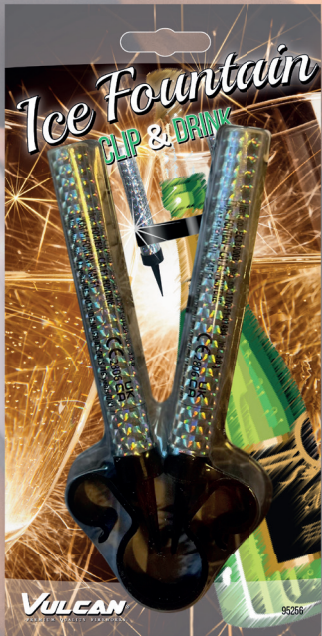

96712-96713 **PAPER STREAMERS**  
page 67

90122 **SEE YOU** page 15

1147 **NO MERCY** page 17

91004 **EMPEROR** page 34

96702-96711 CONFETTI CANONS / PAPER STREAMERS 3-PACK page 68-69

95256  
ICE FOUNTAIN  
CLIP&DRINK  
page 53